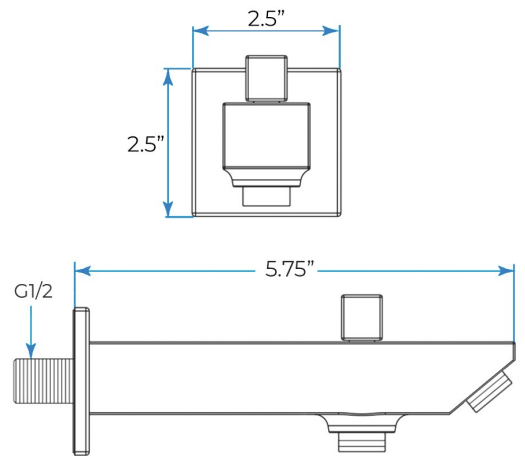

CHROME THERMOSTATIC TOUCH PANEL CONTROLLED LED RECESSED CEILING MOUNT MUSICAL RAINFALL SHOWER SYSTEM WITH HAND SHOWER AND 6 JETTED BODY SPRAYS SPECIFICATIONS

Shower Panel /Hose Material: 304 Stainless Steel
 Shower Head Size: 900*300 mm
 Showerheads Install: Embedded Ceiling Mounted
 Concealed Mixer Install: Wall-Mounted
 LED Shower Head Functions: Rainfall, Waterfall, Mist, Water Column
 Water Pressure: 0.3 MPA
 Water Flow: 16L/min~28L/min
 Shower Accessories Material: Brass
 LED Light: Need to Connect Power
 LED Light Color: 64 Color
 Shower Hose Length: 1.5M
 AC: 100-265V 50/60Hz
 Music: Need Bluetooth

All dimensions and specifications are nominal and may vary. Use actual products for accuracy in critical situations.

Shower Mixer

Product shown is only for installation display purpose

Shower Mixer Connections

Hand Shower

Flow Rate: 2.0 GPM / 7.6 LPM

Spout

Body Jet

FEATURES

- Material: Brass
- Base Plate Height: 5-1/8"
- Base Plate Width: 5-1/8"
- Jet Surface Area: 3-1/8"
- Surface Depth: 1/4"
- Adjustment Angle: 5°
- Male NPT Connection: 1/2"
- Maximum Flow Rate: 2.5 GPM (9.5L/min) max @ 80 psi