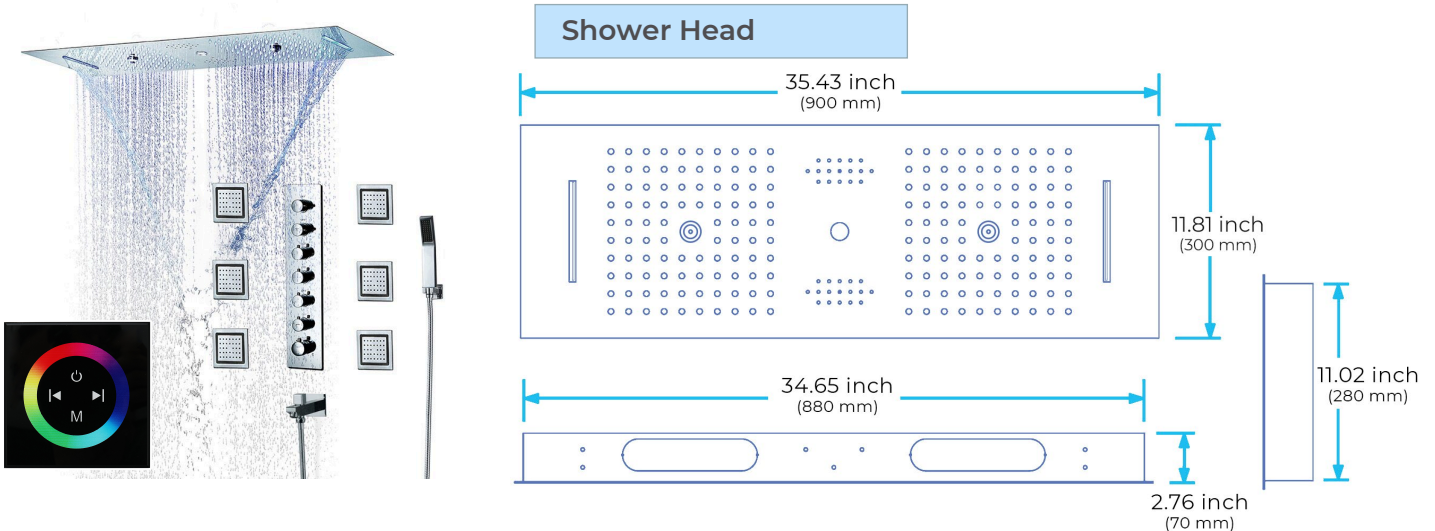

CHROME THERMOSTATIC TOUCH PANEL CONTROLLED LED RECESSED CEILING MOUNT MUSICAL RAINFALL SHOWER SYSTEM WITH HAND SHOWER AND 6 JETTED BODY SPRAYS SPECIFICATIONS

Shower Panel /Hose Material: 304 Stainless Steel
 Shower Head Size: 900*300 mm
 Showerheads Install: Embedded Ceiling Mounted
 Concealed Mixer Install: Wall-Mounted
 LED Shower Head Functions: Rainfall, Waterfall, Mist, Water Column
 Water Pressure: 0.3 MPA
 Water Flow: 16L/min~28L/min
 Shower Accessories Material: Brass
 LED Light: Need to Connect Power
 LED Light Color: 64 Color
 Shower Hose Length: 1.5M
 AC: 100-265V 50/60Hz
 Music: Need Bluetooth

Product shown is only for installation display purpose

Touch Panel Control

- Turn On/Off Control
- MANUAL MODE**
Total 64 colors
- Auto mode setting
- AUTO MODE**
Total 11 Auto mode
- Set the speed of color change, fast/slow

All dimensions and specifications are nominal and may vary. Use actual products for accuracy in critical situations.

Shower Mixer

Product shown is only for installation display purpose

Shower Mixer Connections

Hand Shower

Flow Rate: 2.0 GPM / 7.6 LPM

Spout

Body Jet

FEATURES

- Material: Brass
- Base Plate Height: 5-1/8"
- Base Plate Width: 5-1/8"
- Jet Surface Area: 3-1/8"
- Surface Depth: 1/4"
- Adjustment Angle: 5°
- Male NPT Connection: 1/2"
- Maximum Flow Rate: 2.5 GPM (9.5L/min) max @ 80 psi