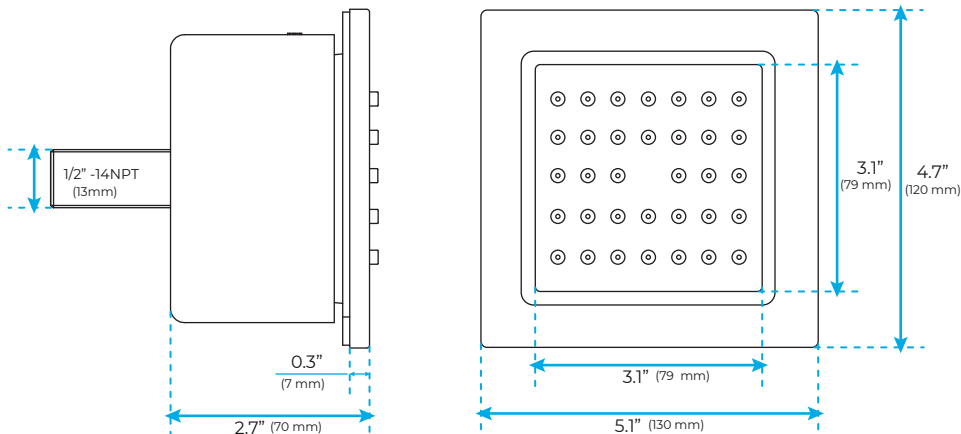

CHROME THERMOSTATIC TOUCH PANEL CONTROLLED LED RECESSED CEILING MOUNT MUSICAL RAINFALL SHOWER SYSTEM WITH HAND SHOWER AND 6 JETTED BODY SPRAYS SPECIFICATIONS

Shower Panel /Hose Material: 304 Stainless Steel
 Shower Head Size: 900*300 mm
 Showerheads Install: Embedded Ceiling Mounted
 Concealed Mixer Install: Wall-Mounted
 LED Shower Head Functions: Rainfall, Waterfall, Mist, Water Column
 Water Pressure: 0.3 MPA
 Water Flow: 16L/min~28L/min
 Shower Accessories Material: Brass
 LED Light: Need to Connect Power
 LED Light Color: 64 Color
 Shower Hose Length: 1.5M
 AC: 100-265V 50/60Hz
 Music: Need Bluetooth

All dimensions and specifications are nominal and may vary. Use actual products for accuracy in critical situations.

Shower Mixer

Product shown is only for installation display purpose

Shower Mixer Connections

Hand Shower

Flow Rate: 2.0 GPM / 7.6 LPM

Spout

Body Jet

FEATURES

- Material: Brass
- Base Plate Height: 5-1/8"
- Base Plate Width: 5-1/8"
- Jet Surface Area: 3-1/8"
- Surface Depth: 1/4"
- Adjustment Angle: 5°
- Male NPT Connection: 1/2"
- Maximum Flow Rate: 2.5 GPM (9.5L/min) max @ 80 psi