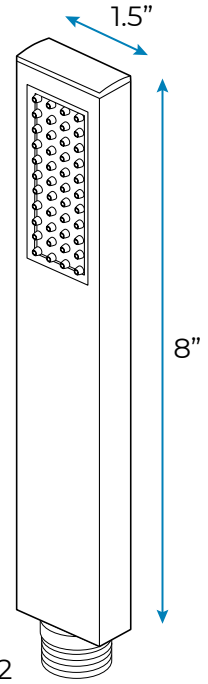

CHROME THERMOSTATIC TOUCH PANEL CONTROLLED LED RECESSED CEILING MOUNT MUSICAL RAINFALL SHOWER SYSTEM WITH HAND SHOWER AND 6 JETTED BODY SPRAYS SPECIFICATIONS

Shower Panel /Hose Material: 304 Stainless Steel
 Shower Head Size: 900*300 mm
 Showerheads Install: Embedded Ceiling Mounted
 Concealed Mixer Install: Wall-Mounted
 LED Shower Head Functions: Rainfall, Waterfall, Mist, Water Column
 Water Pressure: 0.3 MPA
 Water Flow: 16L/min~28L/min
 Shower Accessories Material: Brass
 LED Light: Need to Connect Power
 LED Light Color: 64 Color
 Shower Hose Length: 1.5M
 AC: 100-265V 50/60Hz
 Music: Need Bluetooth

All dimensions and specifications are nominal and may vary. Use actual products for accuracy in critical situations.

Shower Mixer

Product shown is only for installation display purpose

Shower Mixer Connections

Hand Shower

Flow Rate: 2.0 GPM / 7.6 LPM

Spout

Body Jet

FEATURES

- Material: Brass
- Base Plate Height: 5-1/8"
- Base Plate Width: 5-1/8"
- Jet Surface Area: 3-1/8"
- Surface Depth: 1/4"
- Adjustment Angle: 5°
- Male NPT Connection: 1/2"
- Maximum Flow Rate: 2.5 GPM (9.5L/min) max @ 80 psi