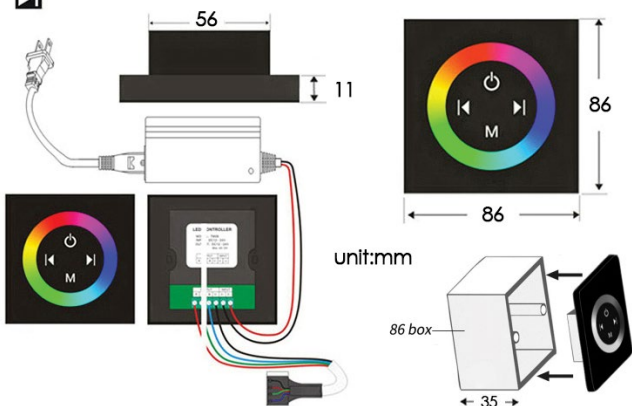

CHROME THERMOSTATIC TOUCH PANEL CONTROLLED LED RECESSED CEILING MOUNT MUSICAL RAINFALL SHOWER SYSTEM WITH HAND SHOWER AND 6 JETTED BODY SPRAYS SPECIFICATIONS

Shower Panel /Hose Material: 304 Stainless Steel
 Shower Head Size: 900*300 mm
 Showerheads Install: Embedded Ceiling Mounted
 Concealed Mixer Install: Wall-Mounted
 LED Shower Head Functions: Rainfall, Waterfall, Mist, Water Column
 Water Pressure: 0.3 MPA
 Water Flow: 16L/min~28L/min
 Shower Accessories Material: Brass
 LED Light: Need to Connect Power
 LED Light Color: 64 Color
 Shower Hose Length: 1.5M
 AC: 100-265V 50/60Hz
 Music: Need Bluetooth

Product shown is only for installation display purpose

Touch Panel Control

- Turn On/Off Control
- MANUAL MODE**
Total 64 colors
- Auto mode setting
- AUTO MODE**
Total 11 Auto mode
- Set the speed of color change, fast/slow

All dimensions and specifications are nominal and may vary. Use actual products for accuracy in critical situations.

Shower Mixer

Product shown is only for installation display purpose

Shower Mixer Connections

Hand Shower

Flow Rate: 2.0 GPM / 7.6 LPM

Spout

Body Jet

FEATURES

- Material: Brass
- Base Plate Height: 5-1/8"
- Base Plate Width: 5-1/8"
- Jet Surface Area: 3-1/8"
- Surface Depth: 1/4"
- Adjustment Angle: 5°
- Male NPT Connection: 1/2"
- Maximum Flow Rate: 2.5 GPM (9.5L/min) max @ 80 psi