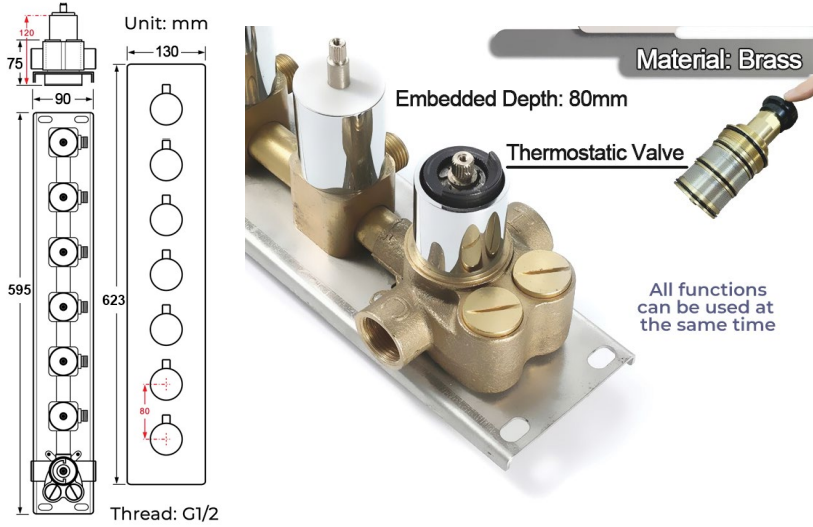

CHROME THERMOSTATIC TOUCH PANEL CONTROLLED LED RECESSED CEILING MOUNT MUSICAL RAINFALL SHOWER SYSTEM WITH HAND SHOWER AND 6 JETTED BODY SPRAYS SPECIFICATIONS

Shower Panel /Hose Material: 304 Stainless Steel
 Shower Head Size: 900*300 mm
 Showerheads Install: Embedded Ceiling Mounted
 Concealed Mixer Install: Wall-Mounted
 LED Shower Head Functions: Rainfall, Waterfall, Mist, Water Column
 Water Pressure: 0.3 MPA
 Water Flow: 16L/min~28L/min
 Shower Accessories Material: Brass
 LED Light: Need to Connect Power
 LED Light Color: 64 Color
 Shower Hose Length: 1.5M
 AC: 100-265V 50/60Hz
 Music: Need Bluetooth

Product shown is only for installation display purpose

Touch Panel Control

- Turn On/Off Control
- MANUAL MODE**
Total 64 colors
- Auto mode setting
- AUTO MODE**
Total 11 Auto mode
- Set the speed of color change, fast/slow

All dimensions and specifications are nominal and may vary. Use actual products for accuracy in critical situations.

Shower Mixer

Product shown is only for installation display purpose

Shower Mixer Connections

Hand Shower

Flow Rate: 2.0 GPM / 7.6 LPM

Spout

Body Jet

FEATURES

- Material: Brass
- Base Plate Height: 5-1/8"
- Base Plate Width: 5-1/8"
- Jet Surface Area: 3-1/8"
- Surface Depth: 1/4"
- Adjustment Angle: 5°
- Male NPT Connection: 1/2"
- Maximum Flow Rate: 2.5 GPM (9.5L/min) max @ 80 psi