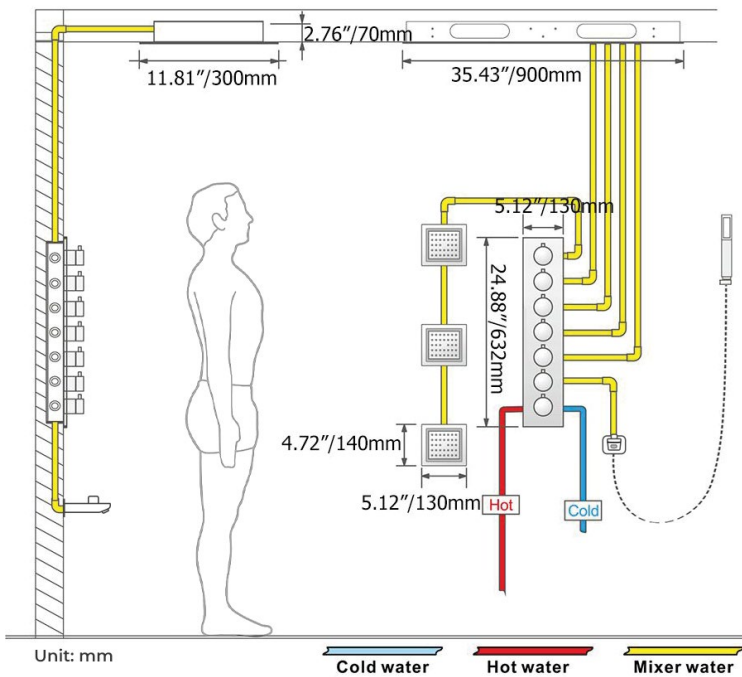

CHROME THERMOSTATIC TOUCH PANEL CONTROLLED LED RECESSED CEILING MOUNT MUSICAL RAINFALL SHOWER SYSTEM WITH HAND SHOWER AND 6 JETTED BODY SPRAYS SPECIFICATIONS

Shower Panel /Hose Material: 304 Stainless Steel
 Shower Head Size: 900*300 mm
 Showerheads Install: Embedded Ceiling Mounted
 Concealed Mixer Install: Wall-Mounted
 LED Shower Head Functions: Rainfall, Waterfall, Mist, Water Column
 Water Pressure: 0.3 MPA
 Water Flow: 16L/min~28L/min
 Shower Accessories Material: Brass
 LED Light: Need to Connect Power
 LED Light Color: 64 Color
 Shower Hose Length: 1.5M
 AC: 100-265V 50/60Hz
 Music: Need Bluetooth

Product shown is only for installation display purpose

Touch Panel Control

- Turn On/Off Control
- MANUAL MODE**
Total 64 colors
- Auto mode setting
- AUTO MODE**
Total 11 Auto mode
- Set the speed of color change, fast/slow

All dimensions and specifications are nominal and may vary. Use actual products for accuracy in critical situations.

Shower Mixer

Product shown is only for installation display purpose

Shower Mixer Connections

Hand Shower

Flow Rate: 2.0 GPM / 7.6 LPM

Spout

Body Jet

FEATURES

- Material: Brass
- Base Plate Height: 5-1/8"
- Base Plate Width: 5-1/8"
- Jet Surface Area: 3-1/8"
- Surface Depth: 1/4"
- Adjustment Angle: 5°
- Male NPT Connection: 1/2"
- Maximum Flow Rate: 2.5 GPM (9.5L/min) max @ 80 psi